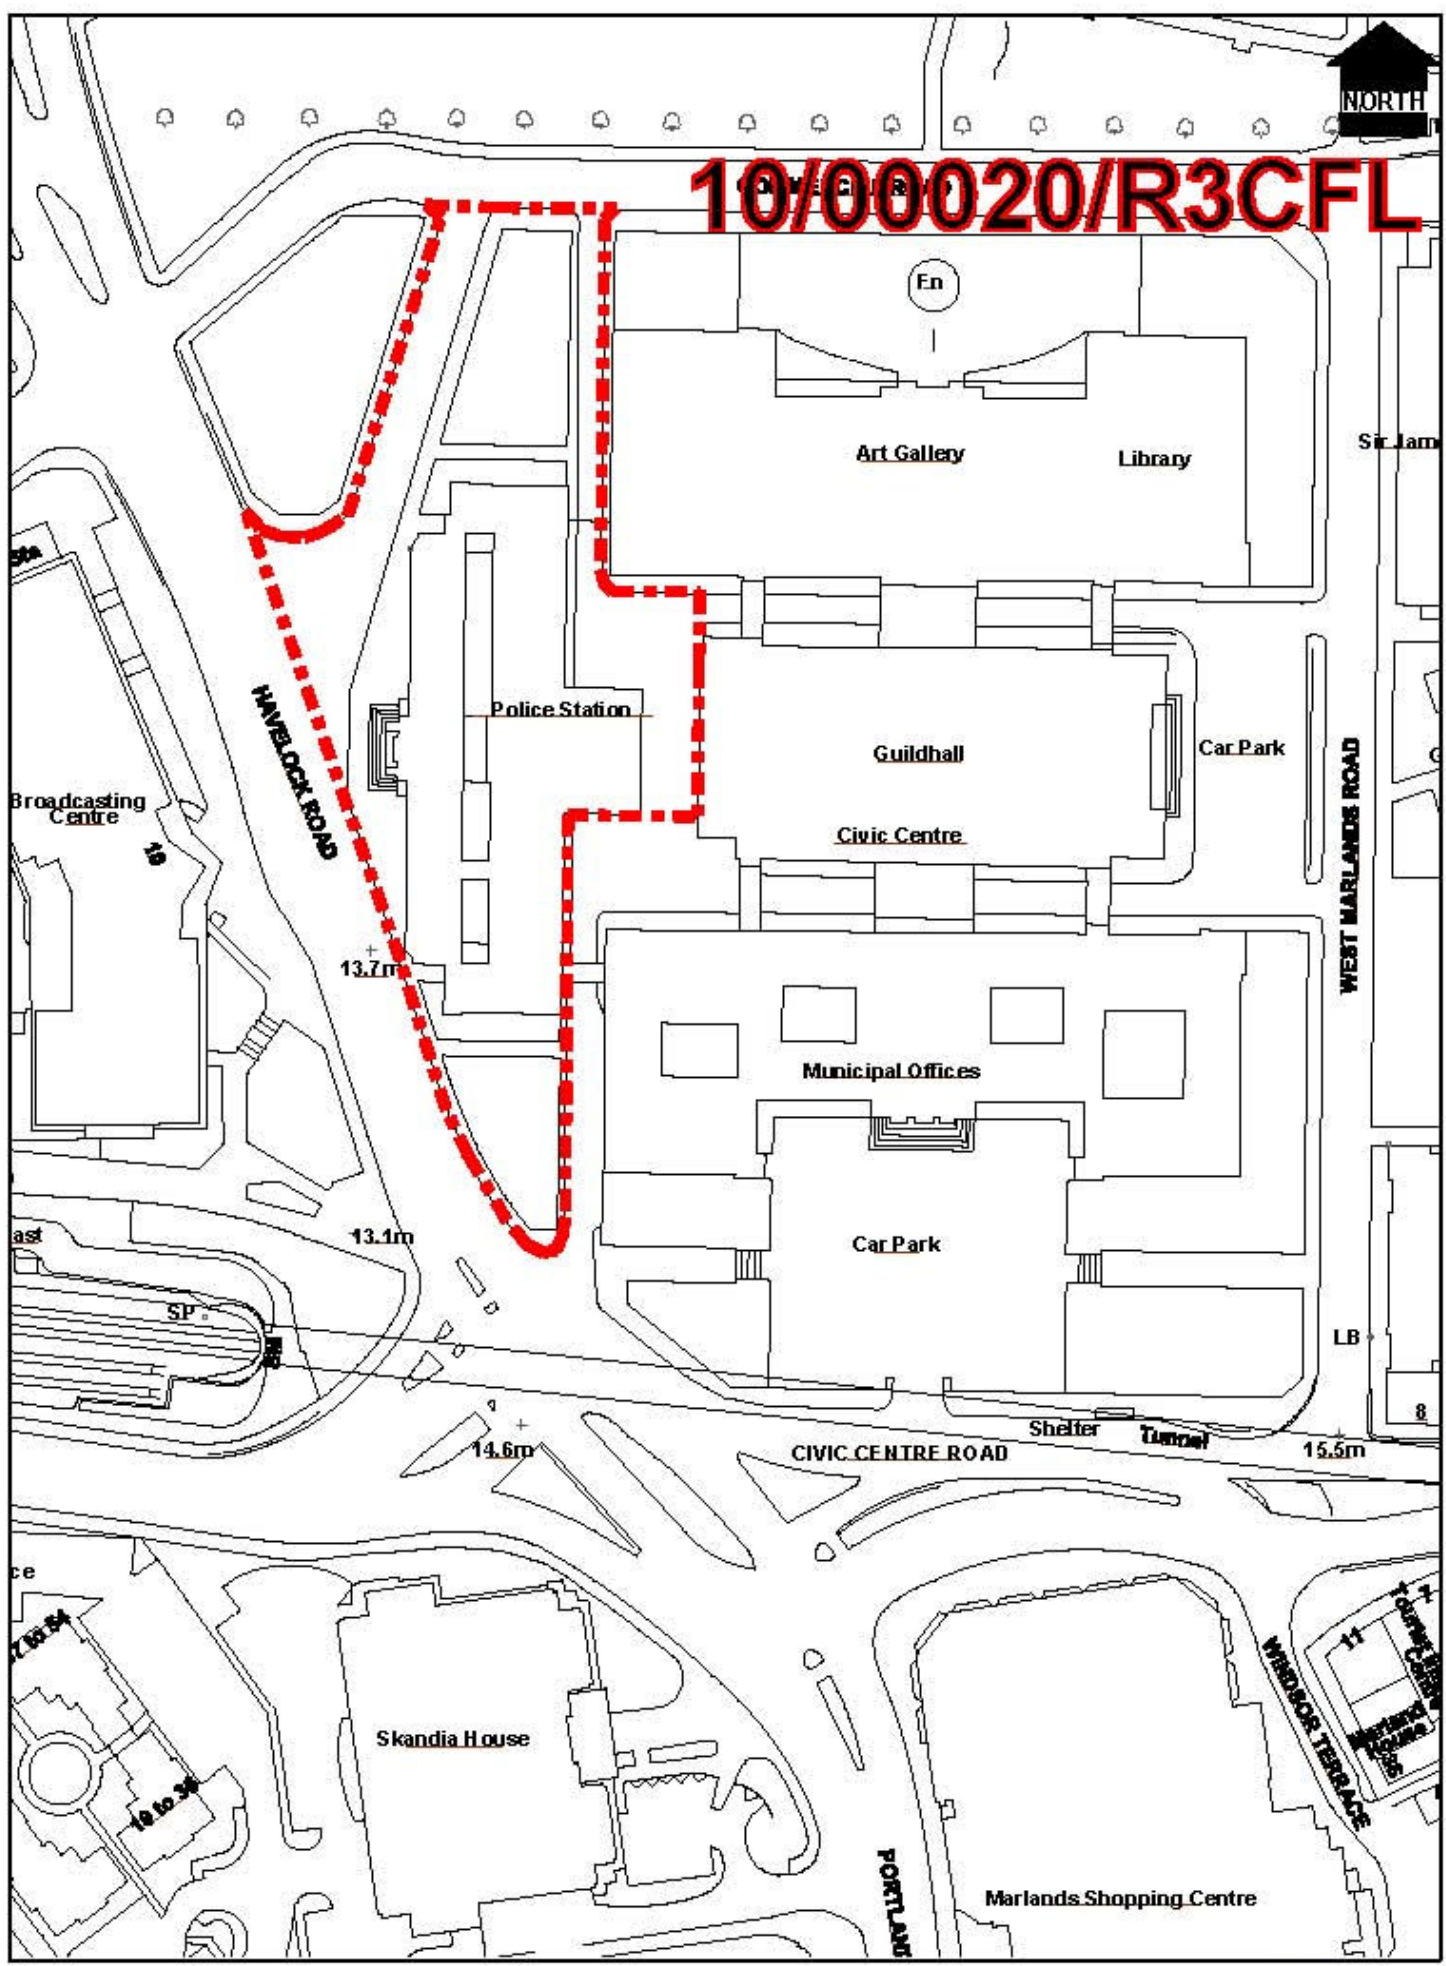

**10/00020/R3CFL**

Scale : 1:1250

Date : 16 August 2010

© Crown copyright. All rights reserved. Southampton City Council 100019679 2004.